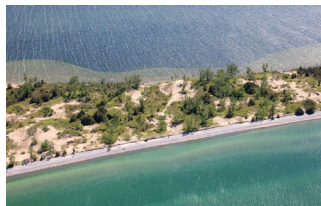

# Aerial Images, Lakeshore Beach and West Lake Bar

Images made from a Cessna 172

Photography by John A. Brebner

© 2018, Friends of Sandbanks Park

Every year we make an aerial survey from a light plane over the entire Sandbanks Park, including North Beach, Lake on the Mountain and Timber Island in the False Ducks east of the County.

These images provide a valuable ongoing record.

*Click on any image for a larger version. Please respect our copyright!*

Image 18-03281

Image 18-03286

Image 18-03291

Image 18-03305

Image 18-03308

Image 18-03311

Image 18-03316

Image 18-03322

Image 18-03325

Image 18-03330

Image 18-03341

Image 18-03347

Image 18-03358

Image 18-03363