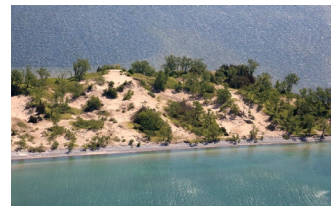

Aerial Images, Lakeshore Beach and West Lake Bar

Images made from a Cessna 172

Photography by John A. Brebner

© 2018, Friends of Sandbanks Park

Every year we make an aerial survey from a light plane over the entire Sandbanks Park, including North Beach, Lake on the Mountain and Timber Island in the False Ducks east of the County.

These images provide a valuable ongoing record.

Click on any image for a larger version. Please respect our copyright!

Image 18-03530

Image 18-03542

Image 18-03377

Image 18-03296

These albums are a selection of event images. If you think you may have been photographed, and don't appear here, drop us an email media_relations@friendsofsandbanks.org and we'll have a look at our master image collection. If you would prefer not to be included in this album, we'll be happy to remove your image. All images are free for personal use. Please email us if you wish to use any images commercially.