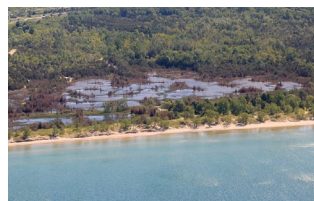

# Aerial Images, Lakeshore Beach and West Lake Bar

Images made from a Cessna 172

Photography by John A. Brebner

© 2018, Friends of Sandbanks Park

Every year we make an aerial survey from a light plane over the entire Sandbanks Park, including North Beach, Lake on the Mountain and Timber Island in the False Ducks east of the County.

These images provide a valuable ongoing record.

*Click on any image for a larger version. Please respect our copyright!*

Image 18-03281

Image 18-03286

Image 18-03291

Image 18-03305

Image 18-03308

Image 18-03311

Image 18-03316

Image 18-03322

Image 18-03325

Image 18-03330

Image 18-03341

Image 18-03347

Image 18-03358

Image 18-03363