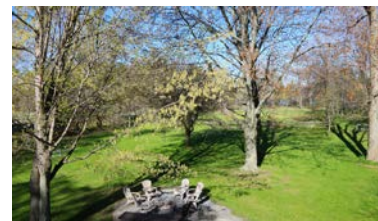

Maple Rest Heritage House

Photography by John A. Brebner, 2017

Image 17-6611

One of two fully furnished properties available for short-term rental in the Park, the Maple Rest Heritage House is located just east of the Dunes Beach on County Road 12.

Image 17-6596

Image 17-6597

Image 17-6598

Image 17-6599

Image 17-6606 view from second floor rear deck in spring

© 2013 - 2017 Friends of Sandbanks Park. Any commercial re-use of these image without our permission is prohibited by law.